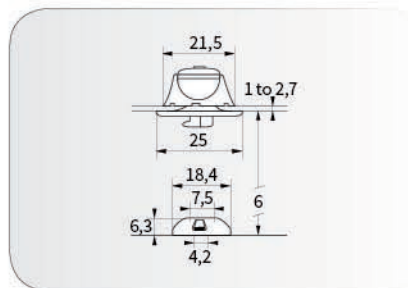

ELEGANT LOOKS

The PERFIX system consists of buttons and receivers. For the receiver-part there is a version for fixed surface (using screws etc.) and one for fabric. PERFIX-parts are sold separately and are available in different colours. In this way, several combinations make it able to match deck and cover colour. Special colours on request.