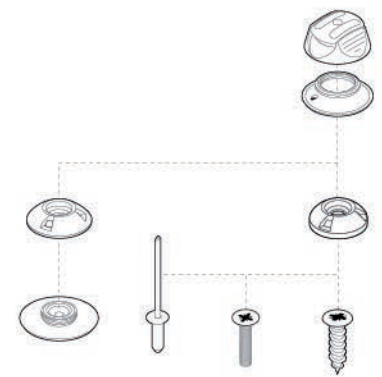

PERFIX®

safe and secure

The only secure fastener without protruding pins

WWW.PERFIX.NL

safe and secure

safe, secure and elegant

PERFIX is the only secure connection without using any protruding parts. Born out of pure frustration over these protruding parts sticking out on deck of the boat. PERFIX is designed for fixing covers on boats, but nowadays found in all kinds of applications where safety or comfort is an issue.

SAFE

PERFIX does not involve protruding pins, sharp parts or other hazardous obstacles on deck. PERFIX has smooth, round fixing points which prevent injury, cloth damage or snagged ropes and cords.

SECURE

A textile fasteners that won't pop loose like that. Not even at 500N. A simple lift of the cap will release.

CORROSION FREE

Each individual part of PERFIX is made of the highest quality plastic and the spring is made of the best 316 stainless steel, so PERFIX doesn't contain fragile parts.

ELEGANT LOOKS

The PERFIX system consists of buttons and receivers. For the receiver-part there is a version for fixed surface (using screws etc.) and one for fabric. PERFIX-parts are sold separately and are available in different colours. In this way, several combinations make it able to match deck and cover colour. Special colours on request.